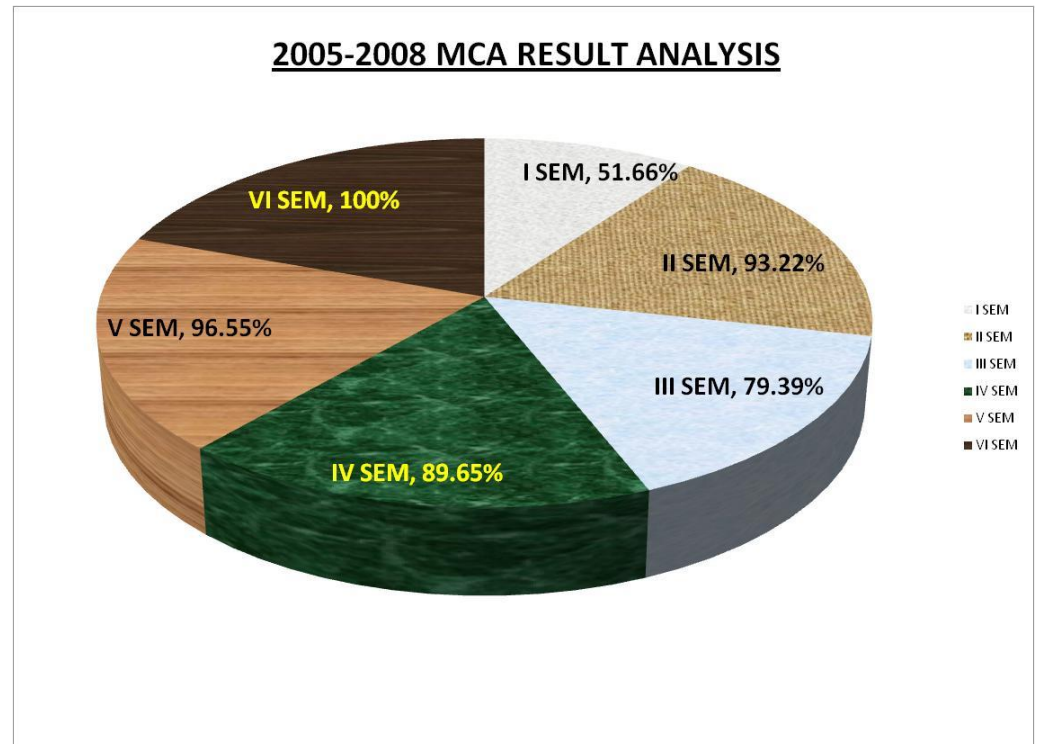

2006-2009 MCA RESULT ANALYSIS

DEPARTMENT OF COMPUTER APPLICATIONS

2005-08 BATCH PASSED OUT RESULT

S.No	Semester	Appeared	Passed	Percentage
1	I SEM	60	31	51.66
2	II SEM	59	55	93.22
3	III SEM	58	46	79.39
4	IV SEM	58	52	89.65
5	V SEM	58	56	96.55
6	VI SEM	48	48	100