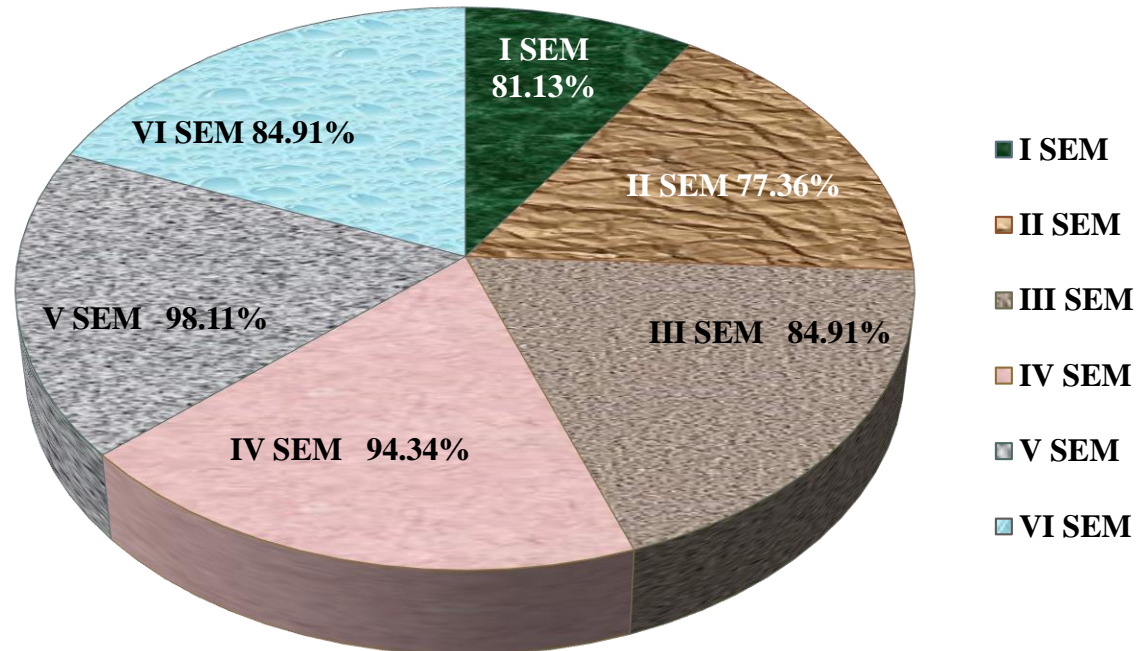

DEPARTMENT OF COMPUTER APPLICATIONS

2011-14 BATCH PASSED OUT RESULT

S.No	Semester	Appeared	Passed	Percentage
1	I SEM	53	43	81.13
2	II SEM	53	41	77.36
3	III SEM	53	45	84.91
4	IV SEM	53	50	94.34
5	V SEM	53	52	98.11
6	VI SEM	53	45	84.91