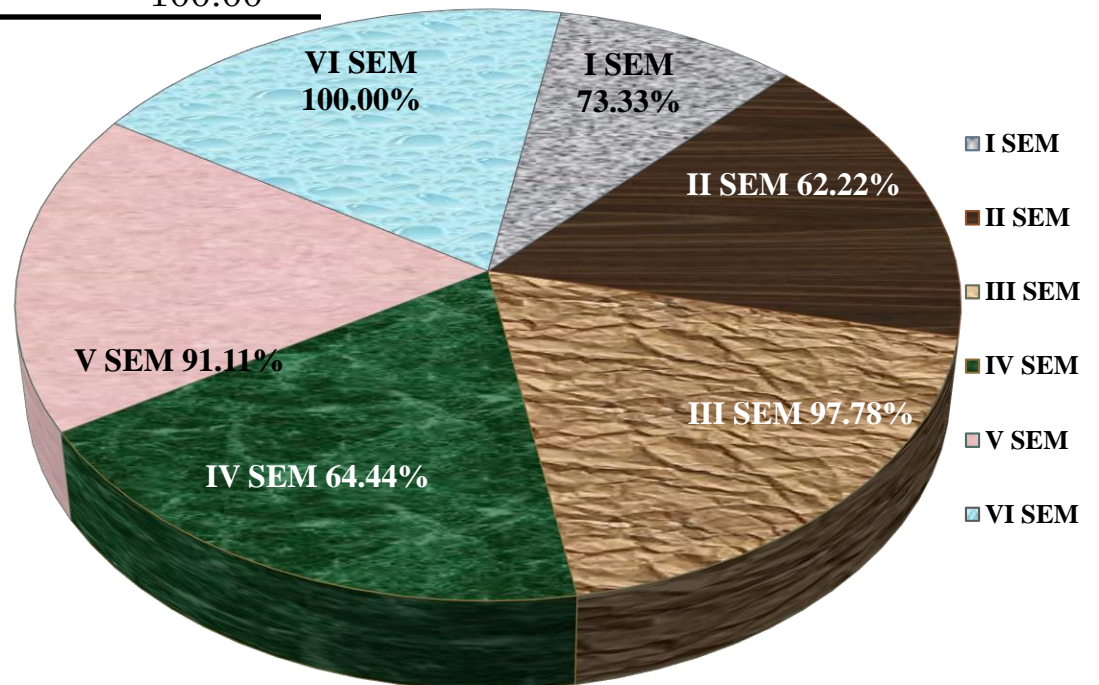

DEPARTMENT OF COMPUTER APPLICATIONS

2010-13 BATCH PASSED OUT RESULT

S.No	Semester	Appeared	Passed	Percentage
1	I SEM	45	33	73.33
2	II SEM	45	28	62.22
3	III SEM	45	44	97.78
4	IV SEM	45	29	64.44
5	V SEM	45	41	91.11
6	VI SEM	45	45	100.00