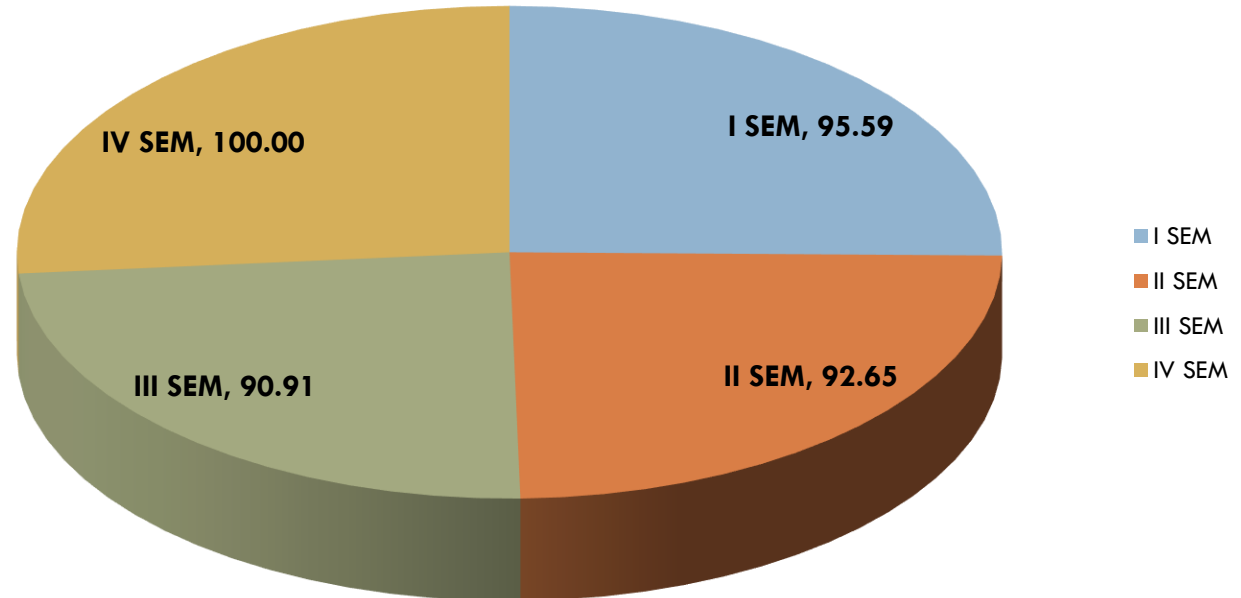

DEPARTMENT OF MCA

2020-22 BATCH PASSED OUT RESULT

S.No	Semester	Appeared	Passed	Percentage
1	I SEM	68	65	95.59
2	II SEM	68	63	92.65
3	III SEM	66	60	90.91
4	IV SEM	68	68	100.00

DEPARTMENT OF MCA

2019-22 BATCH PASSED OUT RESULT