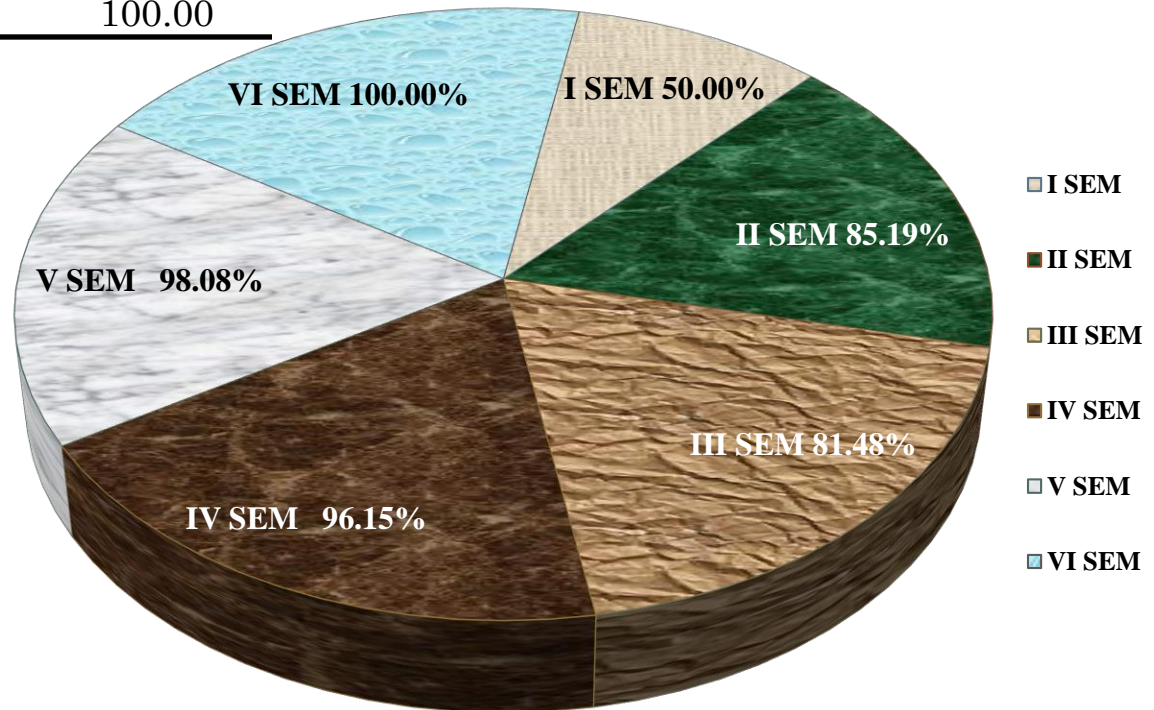

DEPARTMENT OF COMPUTER APPLICATIONS

2008-11 BATCH PASSED OUT RESULT

S.No	Semester	Appeared	Passed	Percentage
1	I SEM	54	27	50.00
2	II SEM	54	46	85.19
3	III SEM	54	44	81.48
4	IV SEM	52	50	96.15
5	V SEM	52	51	98.08
6	VI SEM	50	50	100.00