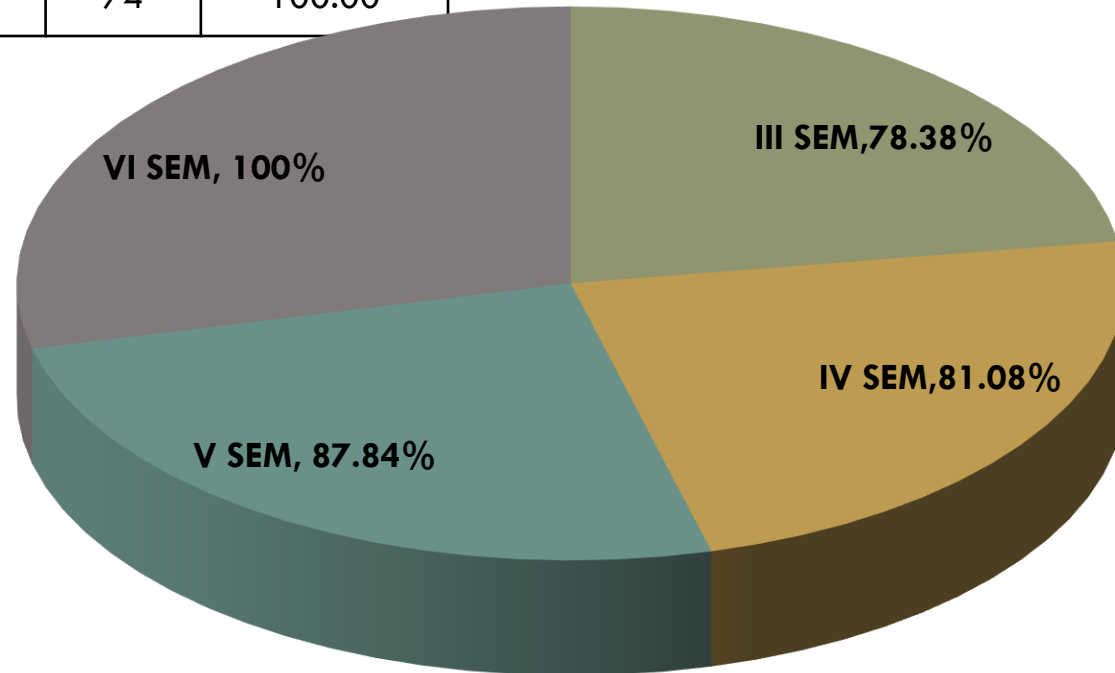

DEPARTMENT OF MCA

2018-21 BATCH PASSED OUT RESULT

S.No	Semester	Appeared	Passed	Percentage
1	III SEM	74	58	78.38
2	IV SEM	74	60	81.08
3	V SEM	74	65	87.84
4	VI SEM	74	74	100.00