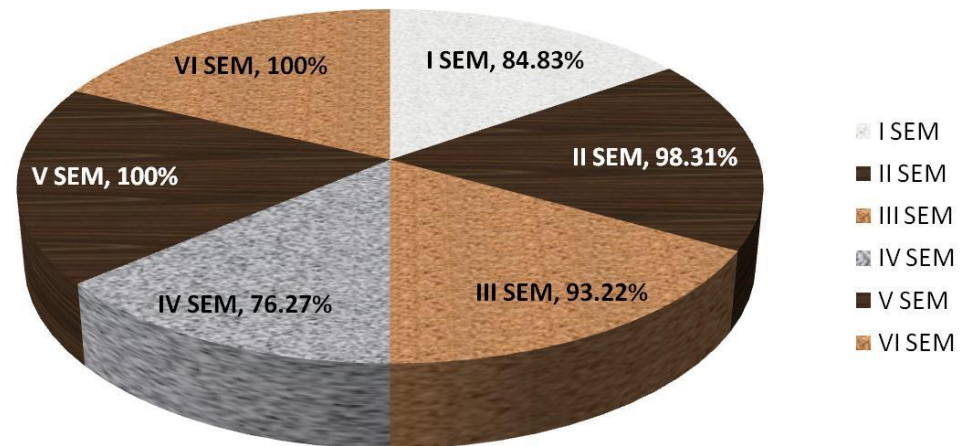

2007-2010 MCA RESULT ANALYSIS