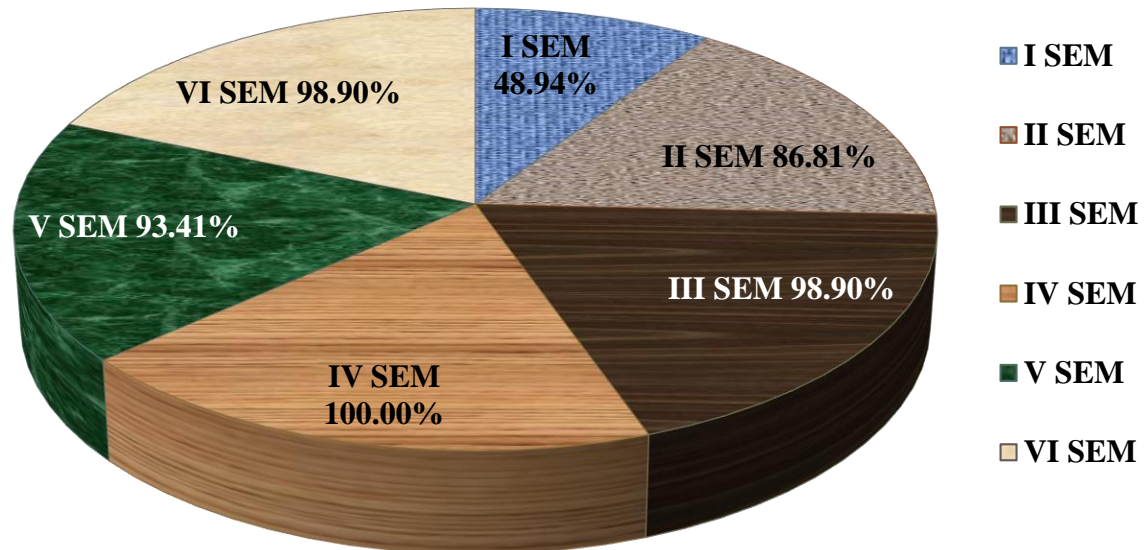

DEPARTMENT OF COMPUTER APPLICATIONS

2015-18 BATCH PASSED OUT RESULT

S.No	Semester	Appeared	Passed	Percentage
1	I SEM	57	32	56.14
2	II SEM	57	21	36.84
3	III SEM	71	62	87.32
4	IV SEM	71	67	94.37
5	V SEM	70	47	67.14
6	VI SEM	69	69	100.00

DEPARTMENT OF COMPUTER APPLICATIONS

2014-17 BATCH PASSED OUT RESULT

S.No	Semester	Appeared	Passed	Percentage
1	I SEM	49	36	73.47
2	II SEM	49	40	81.63
3	III SEM	57	49	85.96
4	IV SEM	56	18	32.14
5	V SEM	56	53	94.64
6	VI SEM	55	55	98.21

DEPARTMENT OF COMPUTER APPLICATIONS

2013-16 BATCH PASSED OUT RESULT

S.No	Semester	Appeared	Passed	Percentage
1	I SEM	94	46	48.94
2	II SEM	91	79	86.81
3	III SEM	91	90	98.90
4	IV SEM	91	91	100.00
5	V SEM	91	85	93.41
6	VI SEM	91	90	98.90