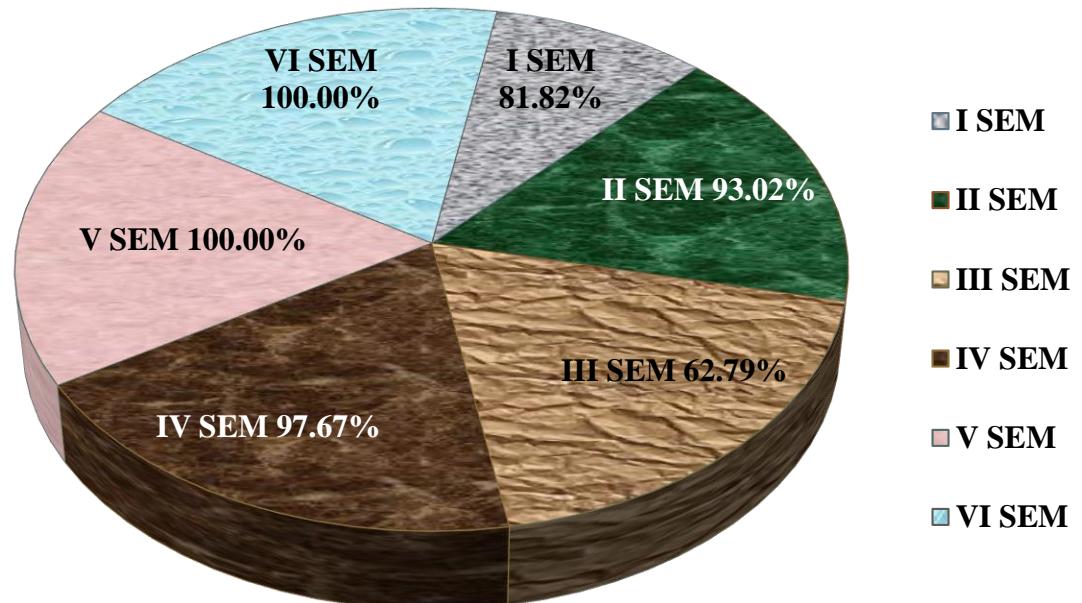

DEPARTMENT OF COMPUTER APPLICATIONS

2009-12 BATCH PASSED OUT RESULT

S.No	Semester	Appeared	Passed	Percentage
1	I SEM	44	36	81.82
2	II SEM	43	40	93.02
3	III SEM	43	27	62.79
4	IV SEM	43	42	97.67
5	V SEM	43	43	100.00
6	VI SEM	42	42	100.00