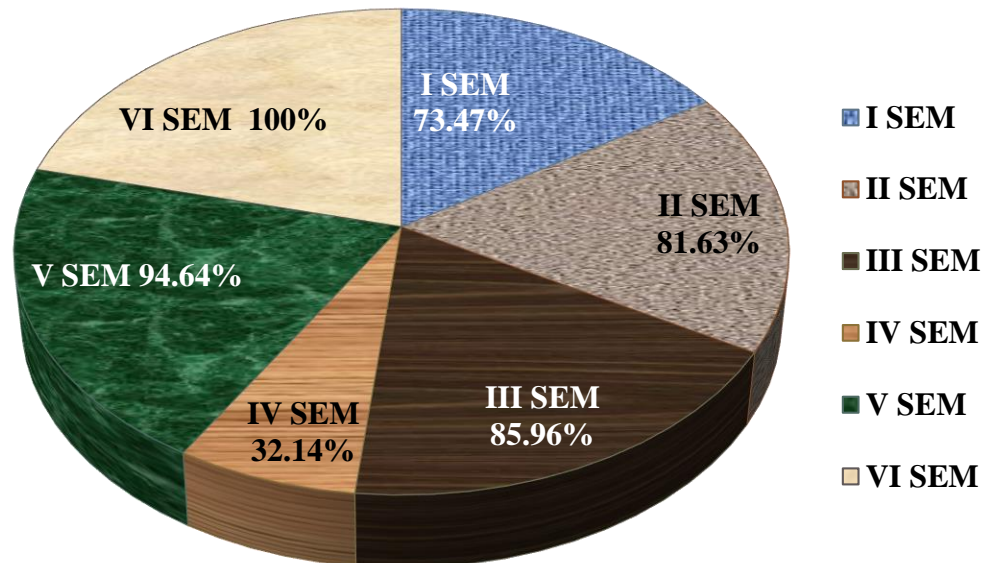

DEPARTMENT OF COMPUTER APPLICATIONS

2015-18 BATCH PASSED OUT RESULT

S.No	Semester	Appeared	Passed	Percentage
1	I SEM	57	32	56.14
2	II SEM	57	21	36.84
3	III SEM	71	62	87.32
4	IV SEM	71	67	94.37
5	V SEM	70	47	67.14
6	VI SEM	69	69	100.00

DEPARTMENT OF COMPUTER APPLICATIONS

2014-17 BATCH PASSED OUT RESULT

S.No	Semester	Appeared	Passed	Percentage
1	I SEM	49	36	73.47
2	II SEM	49	40	81.63
3	III SEM	57	49	85.96
4	IV SEM	56	18	32.14
5	V SEM	56	53	94.64
6	VI SEM	55	55	98.21