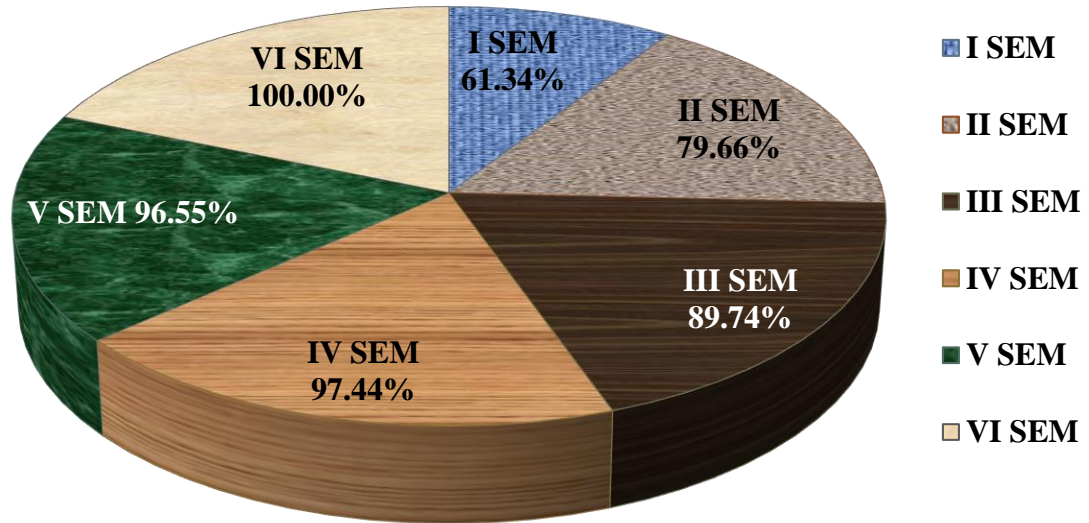

DEPARTMENT OF COMPUTER APPLICATIONS

2012-15 BATCH PASSED OUT RESULT

S.No	Semester	Appeared	Passed	Percentage
1	I SEM	119	73	61.34
2	II SEM	118	94	79.66
3	III SEM	117	105	89.74
4	IV SEM	117	114	97.44
5	V SEM	116	112	96.55
6	VI SEM	116	116	100.00