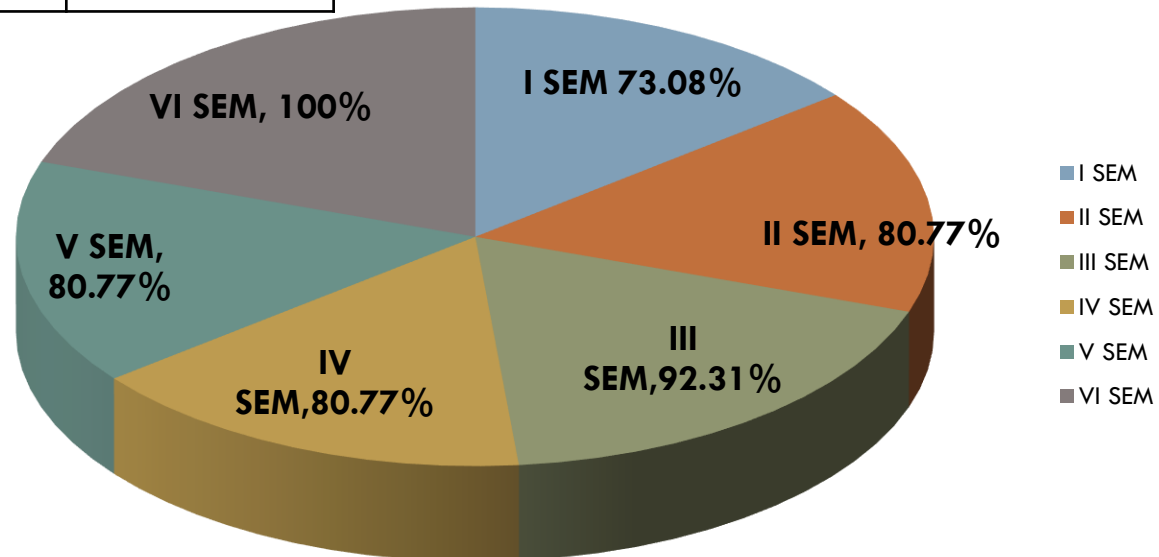

DEPARTMENT OF MCA

2019-22 BATCH PASSED OUT RESULT

S.No	Semester	Appeared	Passed	Percentage
1	I SEM	26	19	73.08
2	II SEM	26	21	80.77
3	III SEM	26	24	92.31
4	IV SEM	26	21	80.77
5	V SEM	26	21	80.77
6	VI SEM	26	26	100.00